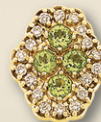

# SLIDES

All slide designs are available in 14 karat yellow gold and 14 karat white gold. Choose from a selection of stones. All items are shown actual size.

SL176

SL179

SL180

SL181

SL197

SL198

SL212

SL213

SL216

SL217

SL218

SL219

SL220

SL221

SL222

SL223

Full bracelet with DS1014 emerald slides

SL224

SL225

SL226

SL227

SL228